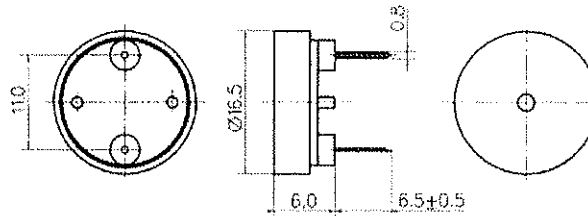

Soberton Inc.

Product Data Sheet

Part No. PT-1706 Non-Washable Type

PT-1706

DIMENSIONS

$\phi 16.5 \times H6.5$

Type	Unit	PT-1706
Rated Voltage Square Wave	(Vpp)	5
Operating Voltage	(Vpp)	1~20
Current Consumption	(mA)	< or = 1
Capacitance at 120 Hz	(pF)	11000±30%
Sound Output (Min)	(dB)	> or = 78
Resonant Frequency	(Hz)	4000±500
Operating Temp	(C)	-20~+60
Storage Temp	(C)	-30~+70
Weight	(g)	0.85
Dimension	mm	16.5 x H6.5

*Value applying at rated voltage
*distance for measurement 10cm

FREQUENCY RESPONSE